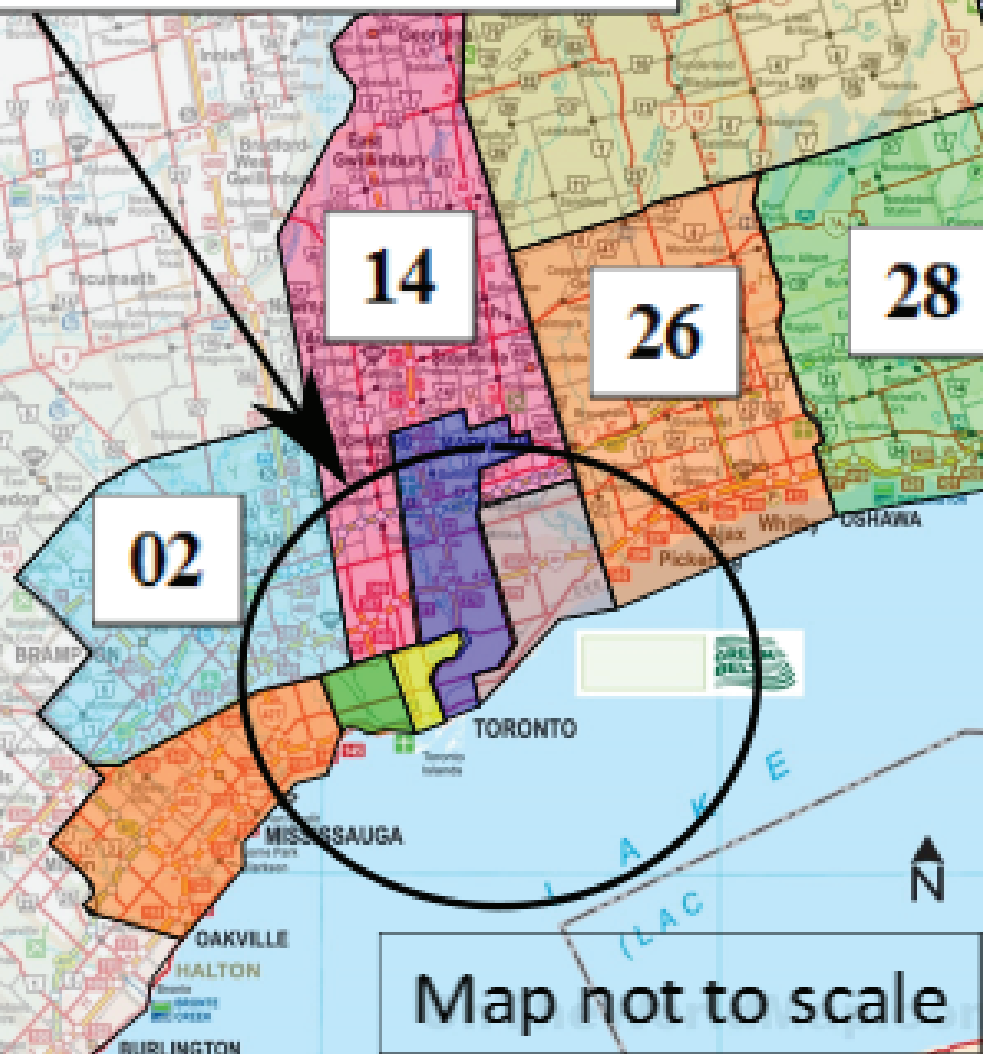

GENERAL SERVICE DISTRICTS OF A.A.

For Districts 02, 06, 10, 12, 14, 16, 18, & 22 see enlarged Greater Toronto Area map

Map not to scale

Alcoholics Anonymous

Area 83 Eastern Ontario International