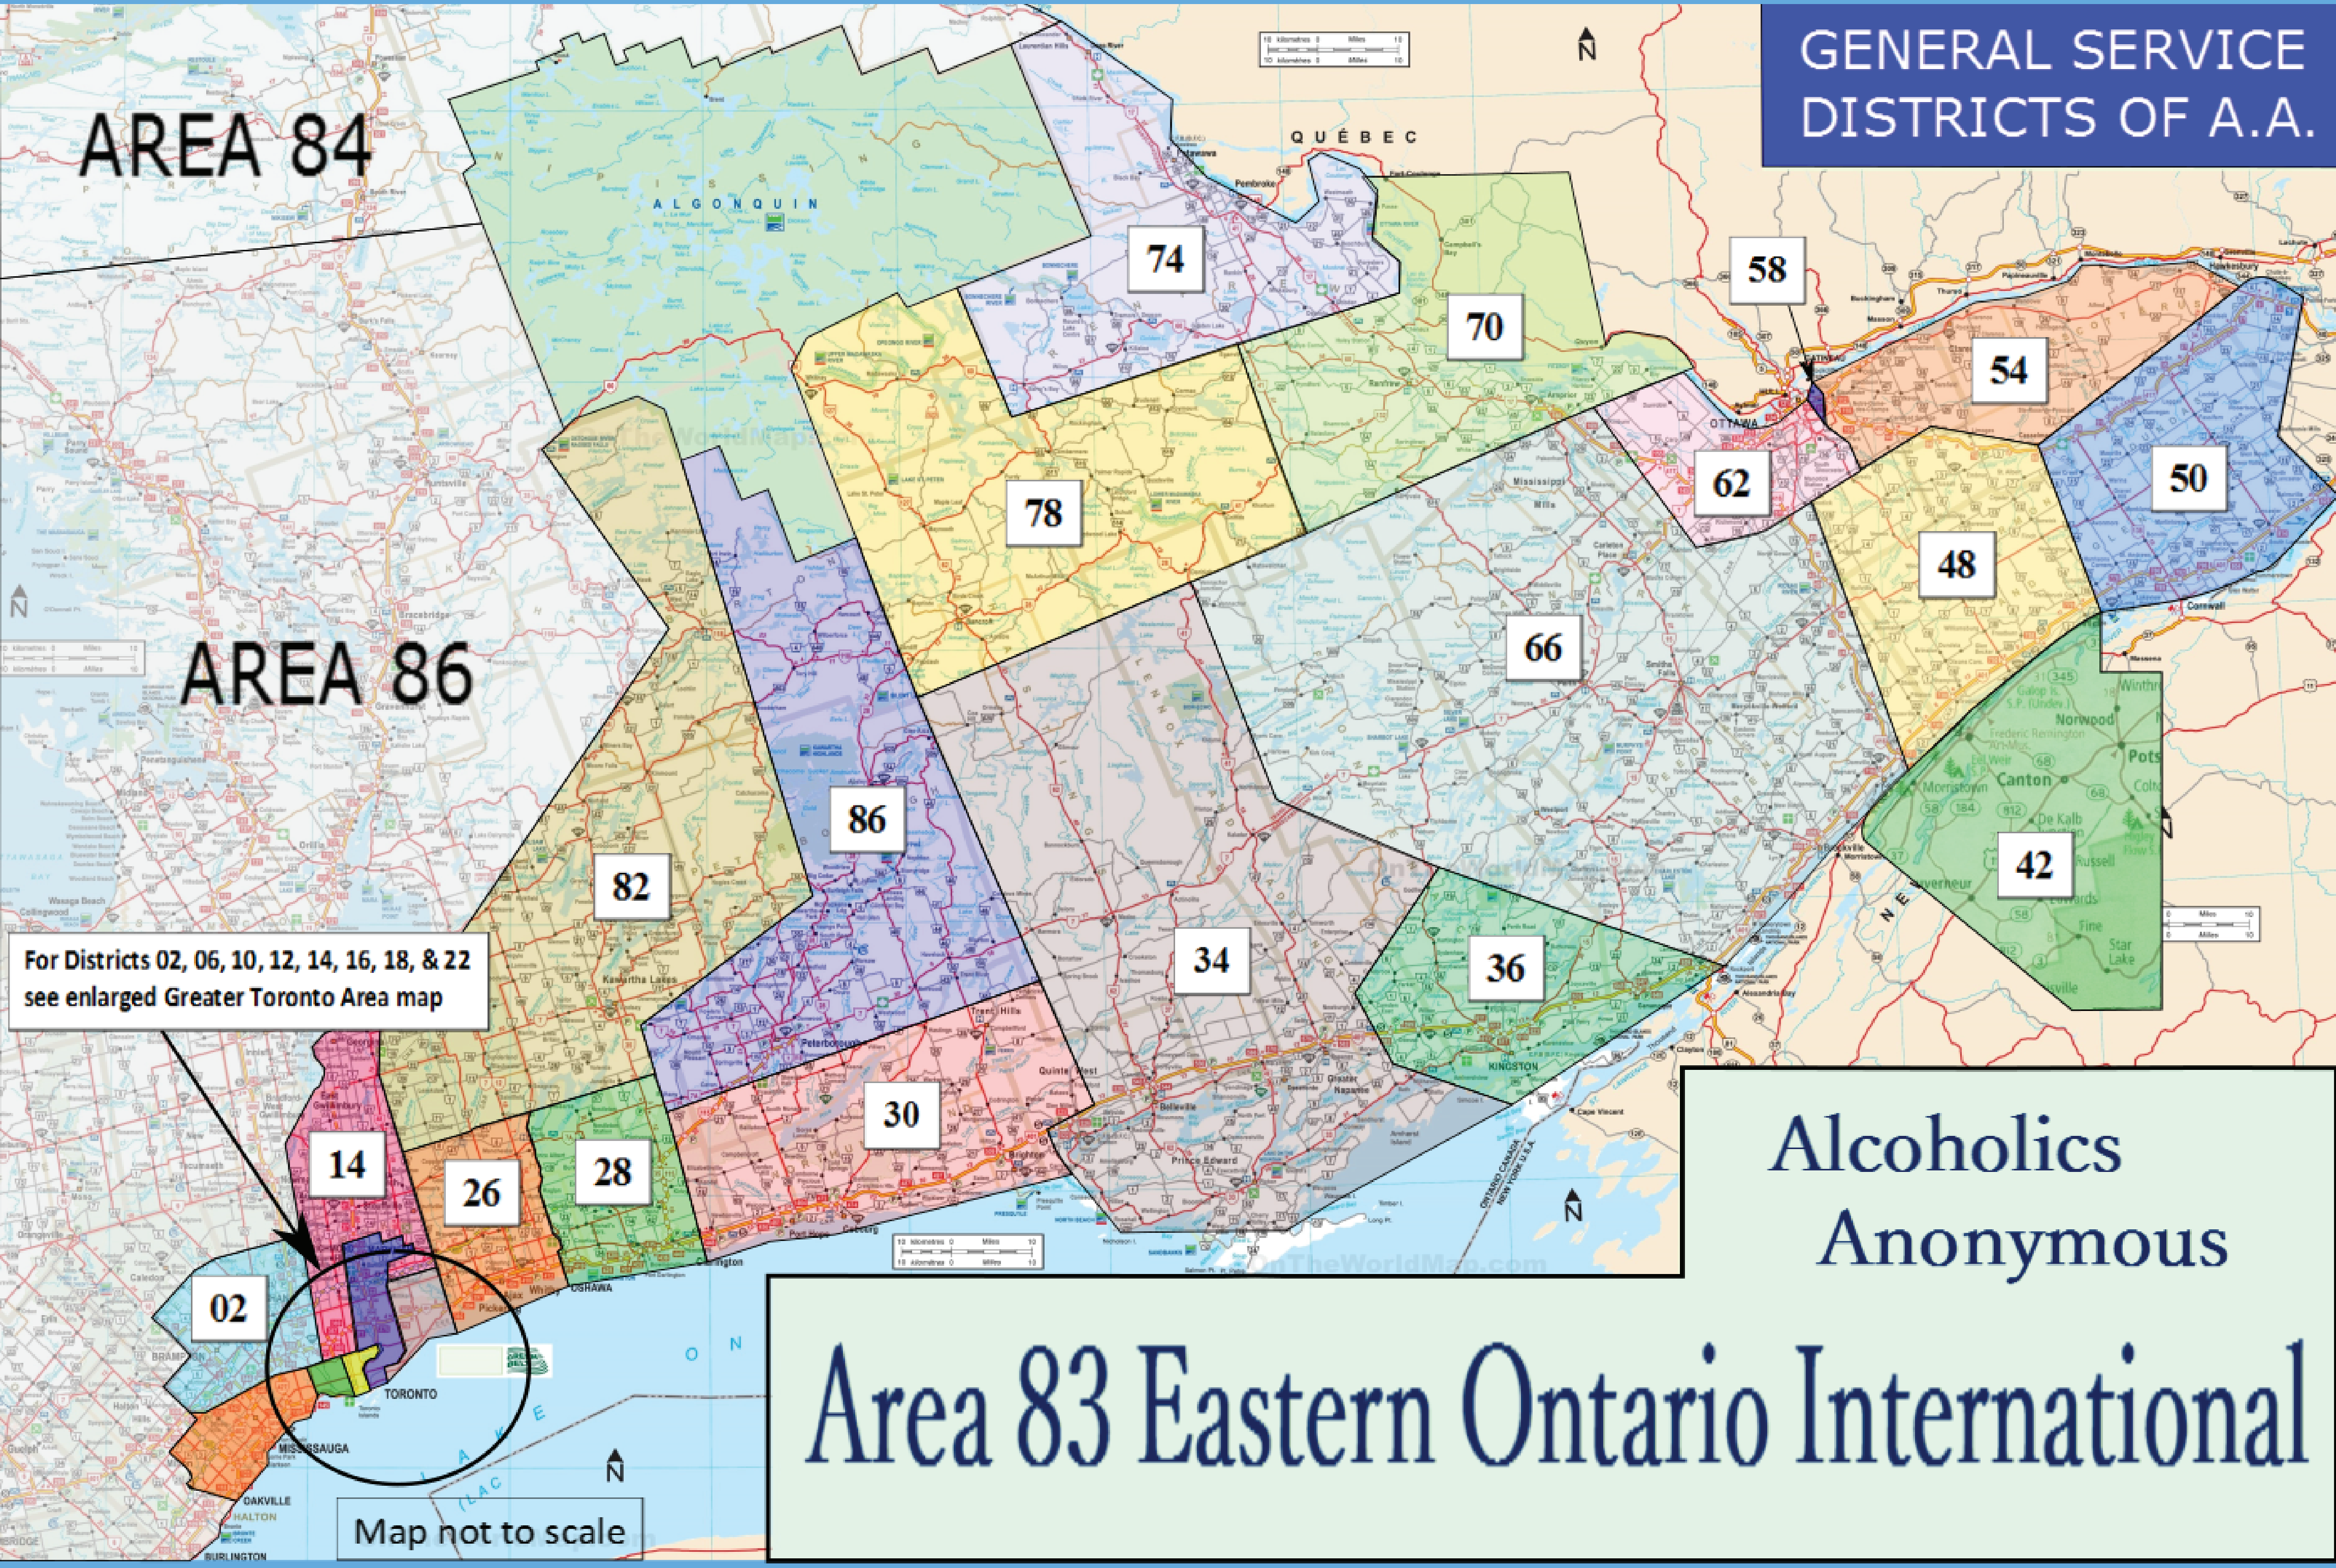

GENERAL SERVICE DISTRICTS OF A.A.

For Districts 02, 06, 10, 12, 14, 16, 18, & 22 see enlarged Greater Toronto Area map

Map not to scale

Alcoholics Anonymous

Area 83 Eastern Ontario International